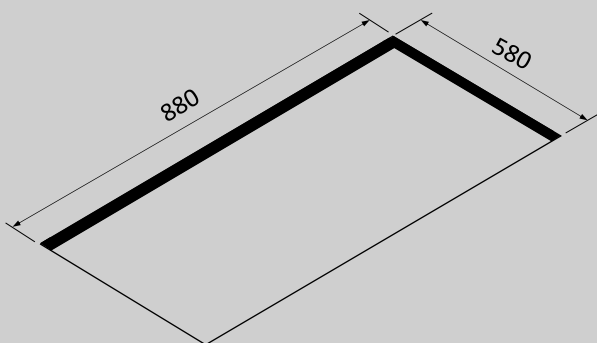

Motor Technical Data

Motor	AMR20 Motor
Airflow m ³ /h	1330
Pressure Pa	590
Noise dB	48-75
Power W	690
Outlet Width mm	220x90
Energy Class	B

Cut-Out Dimensions:

Without Motor