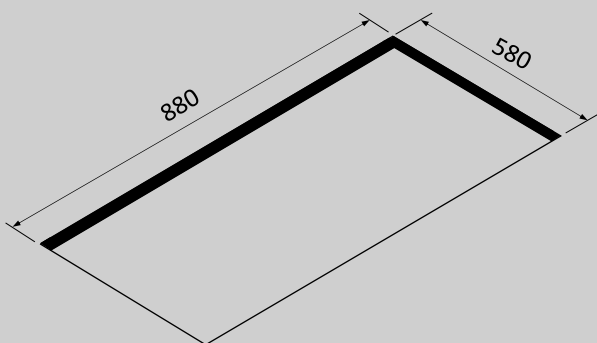

Cut-Out Dimensions: