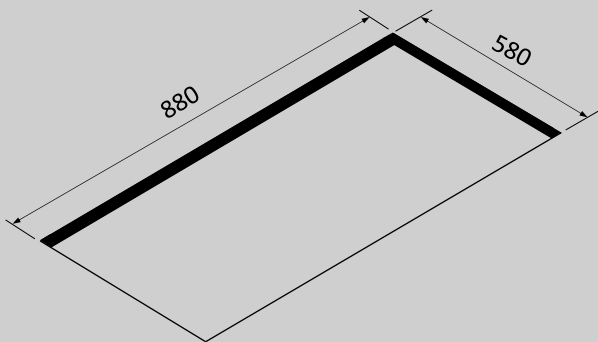

Installation Type
Ceiling

Dimensions
900mm

Finish
Stainless Steel

Motor
E1300 – 418-705 (826)m³/h

PACKAGING

Net Weight
21kg

Volume
0.27m³

Packaging Size
Length - 1100mm
Height - 340mm
Depth - 730mm

Motor Technical Data

Motor	E1300 Motor
Airflow m ³ /h	418-705 (826)
Pressure Pa	772
Noise dB	50-70
Power W	190
Outlet Width mm	220x90
Energy Class	B

Cut-Out Dimensions:

With E1300 Motor