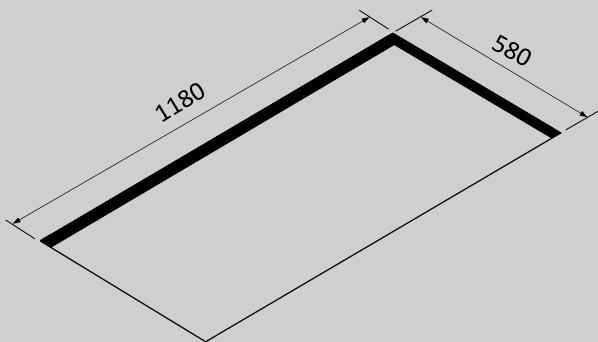

Installation Type
Ceiling

Dimensions
1200mm

Finish
Stainless Steel

Motor
E1300 – 418-705 (826)m³/h

Type of Control
Remote Control

Speed Settings
4

Lighting
LED strip – 17W – 3000K

Filter
Metallic filter – 9x150x398mm

PACKAGING

Net Weight
25kg

Volume
0.31m³

Packaging Size
Length - 1300mm
Height - 345mm
Depth - 695mm

CONSUMPTION AND CONNECTION FEATURES

Maximum Consumption
207W

Current
3A Max

Voltage
220-240V

Motor Technical Data

Motor	E1300 Motor
Airflow m³/h	418-705 (826)
Pressure Pa	772
Noise dB	50-70
Power W	190
Outlet Width mm	220x90
Energy Class	B

Cut-Out Dimensions:

With E1300 Motor