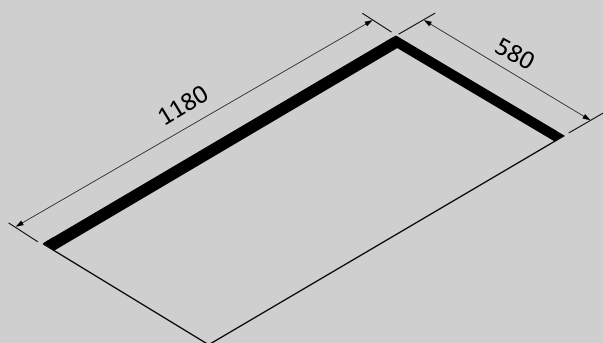

Cut-Out Dimensions: