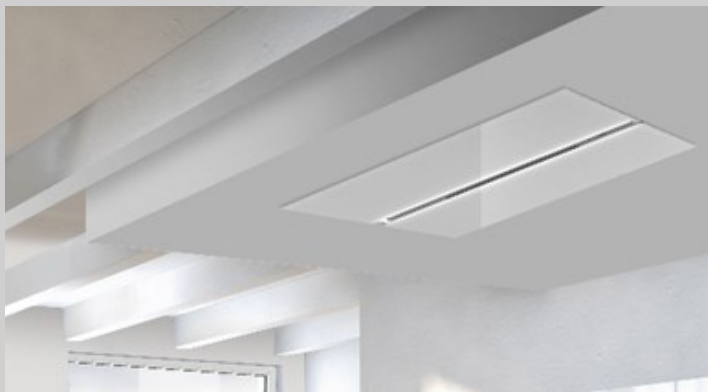

Air Uno

Salieri Evo Ceiling Hood

Version

1200mm – Stainless Steel – AMF13 Motor

This photo is purely for information, it may not correspond to the selected version

FEATURES

Stainless Steel
Remote Control

TECHNICAL FEATURES

Type of Control

Remote Control

Speed Settings

4

Lighting

LED strip – 17W – 3000K

Filter

Metallic filter – 9x150x398mm