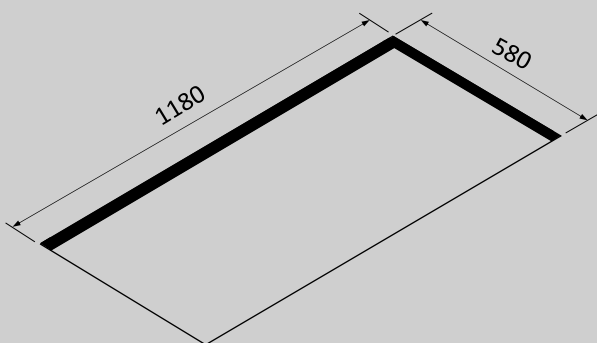

Cut-Out Dimensions: