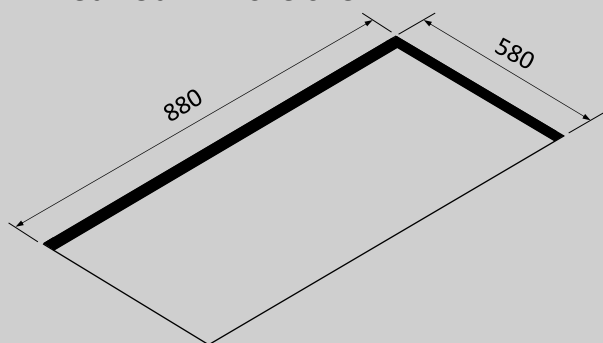

Installation Type
Ceiling

Dimensions
900mm

Finish
Black Glass

Motor
E1300 – 418-705 (826)m³/h

Type of Control
Remote Control

Speed Settings
4

Lighting
LED strip – 17W – 3000K

Filter
Metallic filter – 9x150x398mm

PACKAGING

Net Weight
21kg

Volume
0.27m³

Packaging Size
Length - 1100mm
Height - 340mm
Depth - 730mm

CONSUMPTION AND CONNECTION FEATURES

Maximum Consumption
207W

Current
3A Max

Voltage
220-240V

Motor Technical Data

Motor	E1300 Motor
Airflow m ³ /h	418-705 (826)
Pressure Pa	772
Noise dB	50-70
Power W	190
Outlet Width mm	220x90
Energy Class	B

Cut-Out Dimensions:

With E1300 Motor