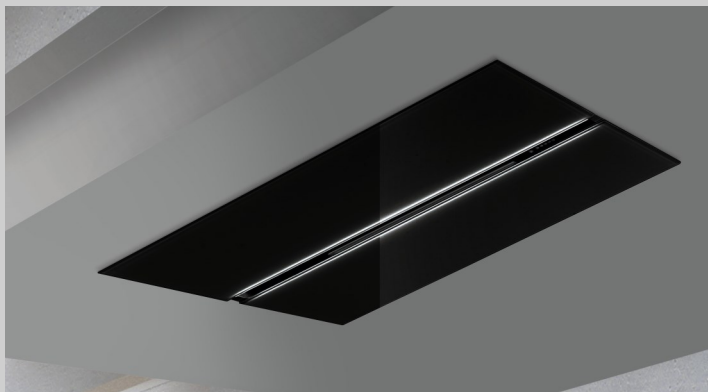

Air Uno

Salieri Ceiling Hood

Version

900mm – Black Glass – E1300 Motor

This photo is purely for information, it may not correspond to the selected version

FEATURES

Black Glass
Remote Control

TECHNICAL FEATURES

Installation Type
Ceiling

Dimensions
900mm

Finish
Black Glass

Motor
E1300 – 418-705 (826)m³/h

Type of Control
Remote Control

Speed Settings
4

Lighting
LED strip – 17W – 3000K

Filter
Metallic filter – 9x150x398mm