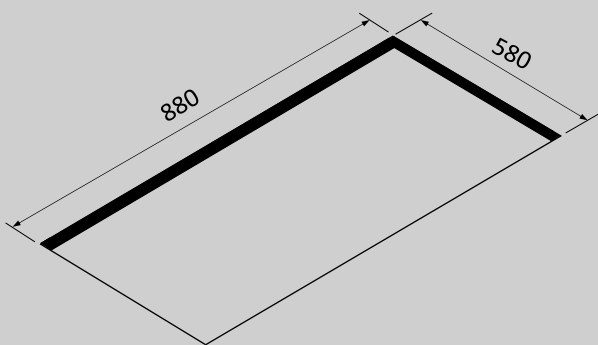

Cut-Out Dimensions: