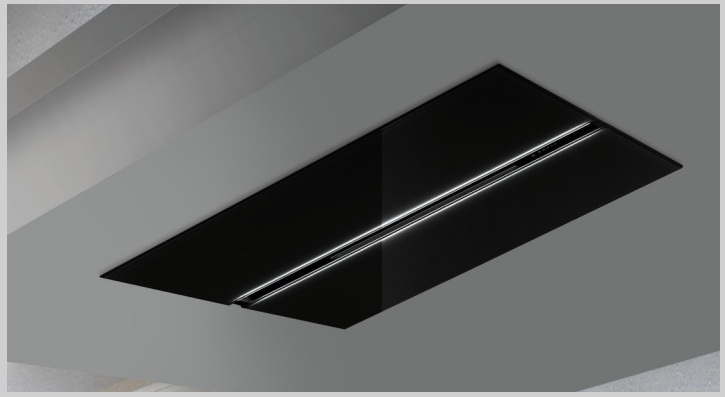

Air Uno

Salieri Ceiling Hood

Version

900mm – Black Glass – AMF13 Motor

This photo is purely for information, it may not correspond to the selected version

FEATURES

Black Glass
Remote Control

TECHNICAL FEATURES

Installation Type

Ceiling

Dimensions

900mm

Finish

Black Glass

Motor

AMF13 – 855m³/h

Type of Control

Remote Control

Speed Settings

4

Lighting

LED strip – 17W – 3000K

Filter

Metallic filter – 9x150x398mm