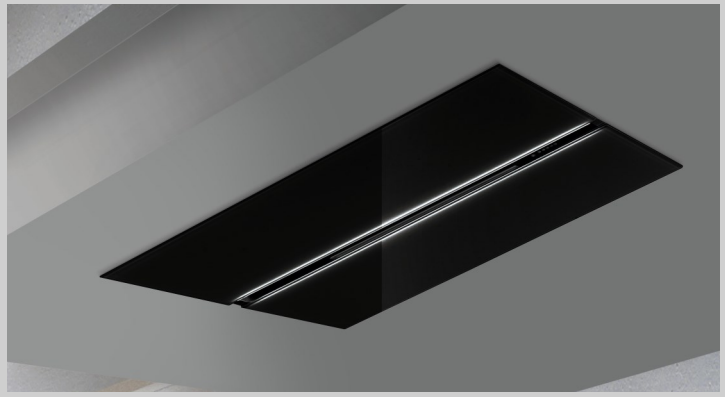

Air Uno

Salieri Ceiling Hood

Version

900mm – Black Glass – AME12 Motor

This photo is purely for information, it may not correspond to the selected version

FEATURES

Black Glass
Remote Control

TECHNICAL FEATURES

Installation Type

Ceiling

Dimensions

900mm

Finish

Black Glass

Motor

AME12 – 855m³/h

Type of Control

Remote Control

Speed Settings

4

Lighting

LED strip – 17W – 3000K

Filter

Metallic filter – 9x150x398mm