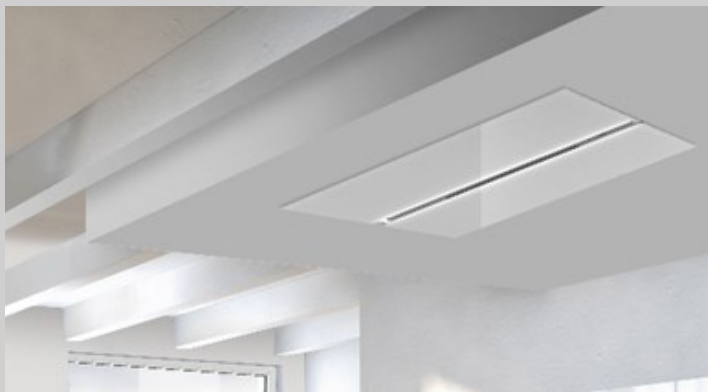

## Salieri Ceiling Hood

Version

1200mm – White Glass – E1300 Motor

This photo is purely for information, it may not correspond to the selected version