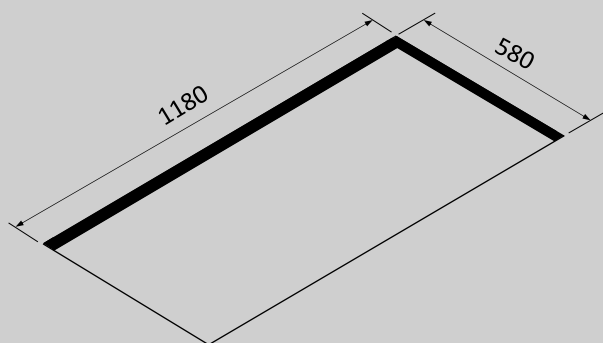

### TECHNICAL FEATURES

**Installation Type**  
Ceiling

**Dimensions**  
1200mm

**Finish**  
White Glass

**Motor**  
E1300 – 418-705 (826)m<sup>3</sup>/h

**Type of Control**  
Remote Control

**Speed Settings**  
4

### PACKAGING

**Net Weight**  
25kg

**Volume**  
0.31m<sup>3</sup>

**Packaging Size**  
Length - 1300mm  
Height - 345mm  
Depth - 695mm

### Cut-Out Dimensions: