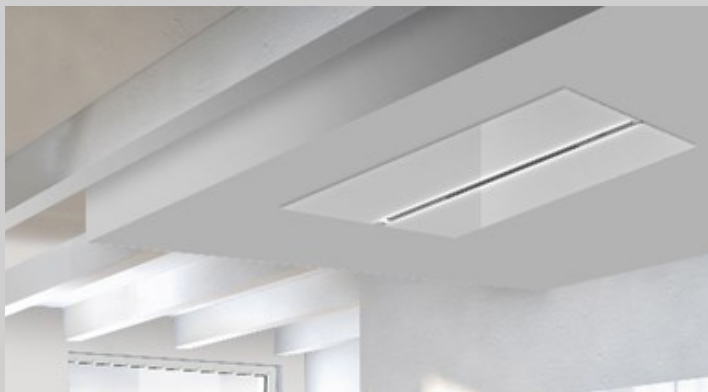

## Salieri Ceiling Hood

Version

1200mm – White Glass – AMR20 Motor

This photo is purely for information, it may not correspond to the selected version