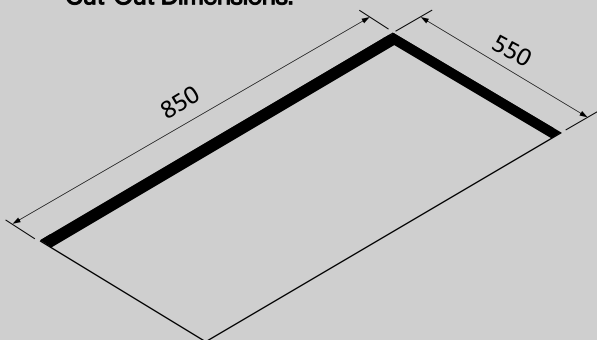

Cut-Out Dimensions: