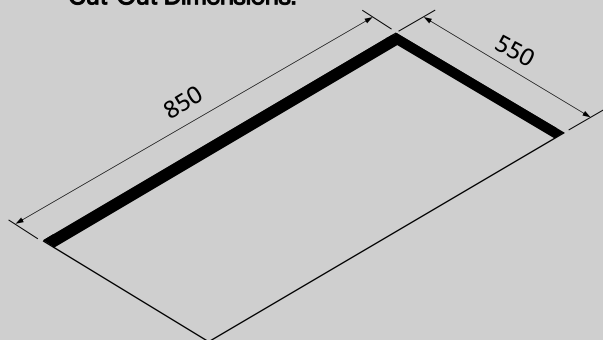

### TECHNICAL FEATURES

**Installation Type**  
Ceiling

**Dimensions**  
900mm

**Finish**  
White Glass & Stainless Steel Frame

**Motor**  
AMR20 – 318-1000 (1250)m<sup>3</sup>/h

**Type of Control**  
Remote Control

### PACKAGING

**Net Weight**  
20kg

**Volume**  
0.28m<sup>3</sup>

**Packaging Size**  
Length - 1100mm  
Height - 730mm  
Depth - 345mm

### Cut-Out Dimensions: