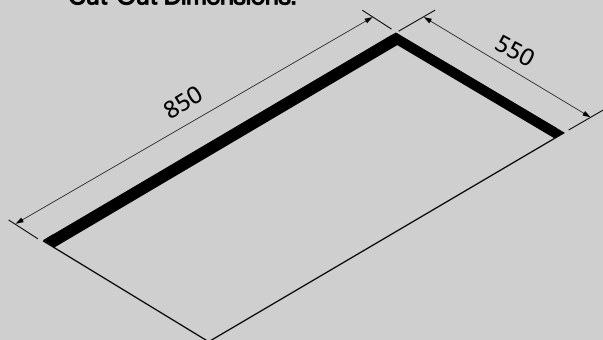

### TECHNICAL FEATURES

**Installation Type**  
Ceiling

**Dimensions**  
900mm

**Finish**  
White Glass & Stainless Steel Frame

**Motor**  
AMR10 – 250-574 (830)m<sup>3</sup>/h

**Type of Control**  
Remote Control

### PACKAGING

**Net Weight**  
20kg

**Volume**  
0.28m<sup>3</sup>

**Packaging Size**  
Length - 1100mm  
Height - 730mm  
Depth - 345mm

### Cut-Out Dimensions: