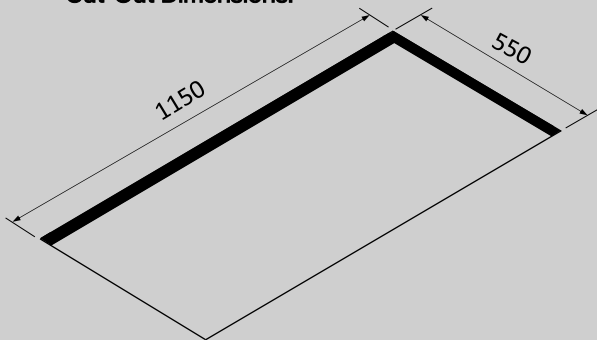

Cut-Out Dimensions: