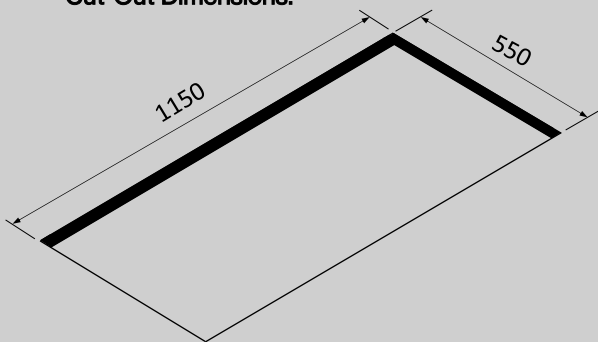

### PACKAGING

**Net Weight**  
28kg

**Volume**  
0.28m<sup>3</sup>

**Packaging Size**  
Length - 1100mm  
Height - 730mm  
Depth - 345mm

### Cut-Out Dimensions: