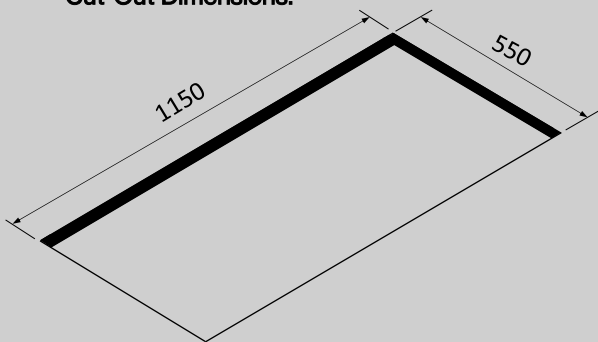

### PACKAGING

**Net Weight**  
28kg

**Volume**  
0.31m<sup>3</sup>

**Packaging Size**  
Length - 1290mm  
Height - 700mm  
Depth - 345mm

### Cut-Out Dimensions: