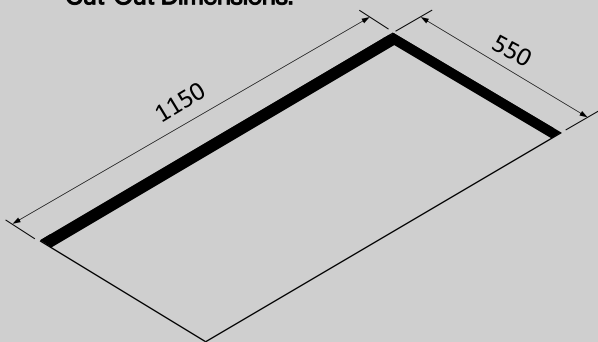

Cut-Out Dimensions: