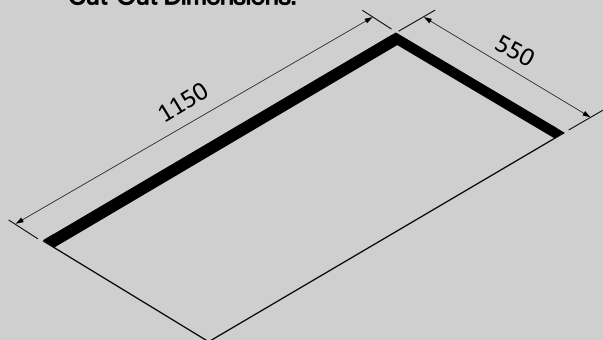

Cut-Out Dimensions: